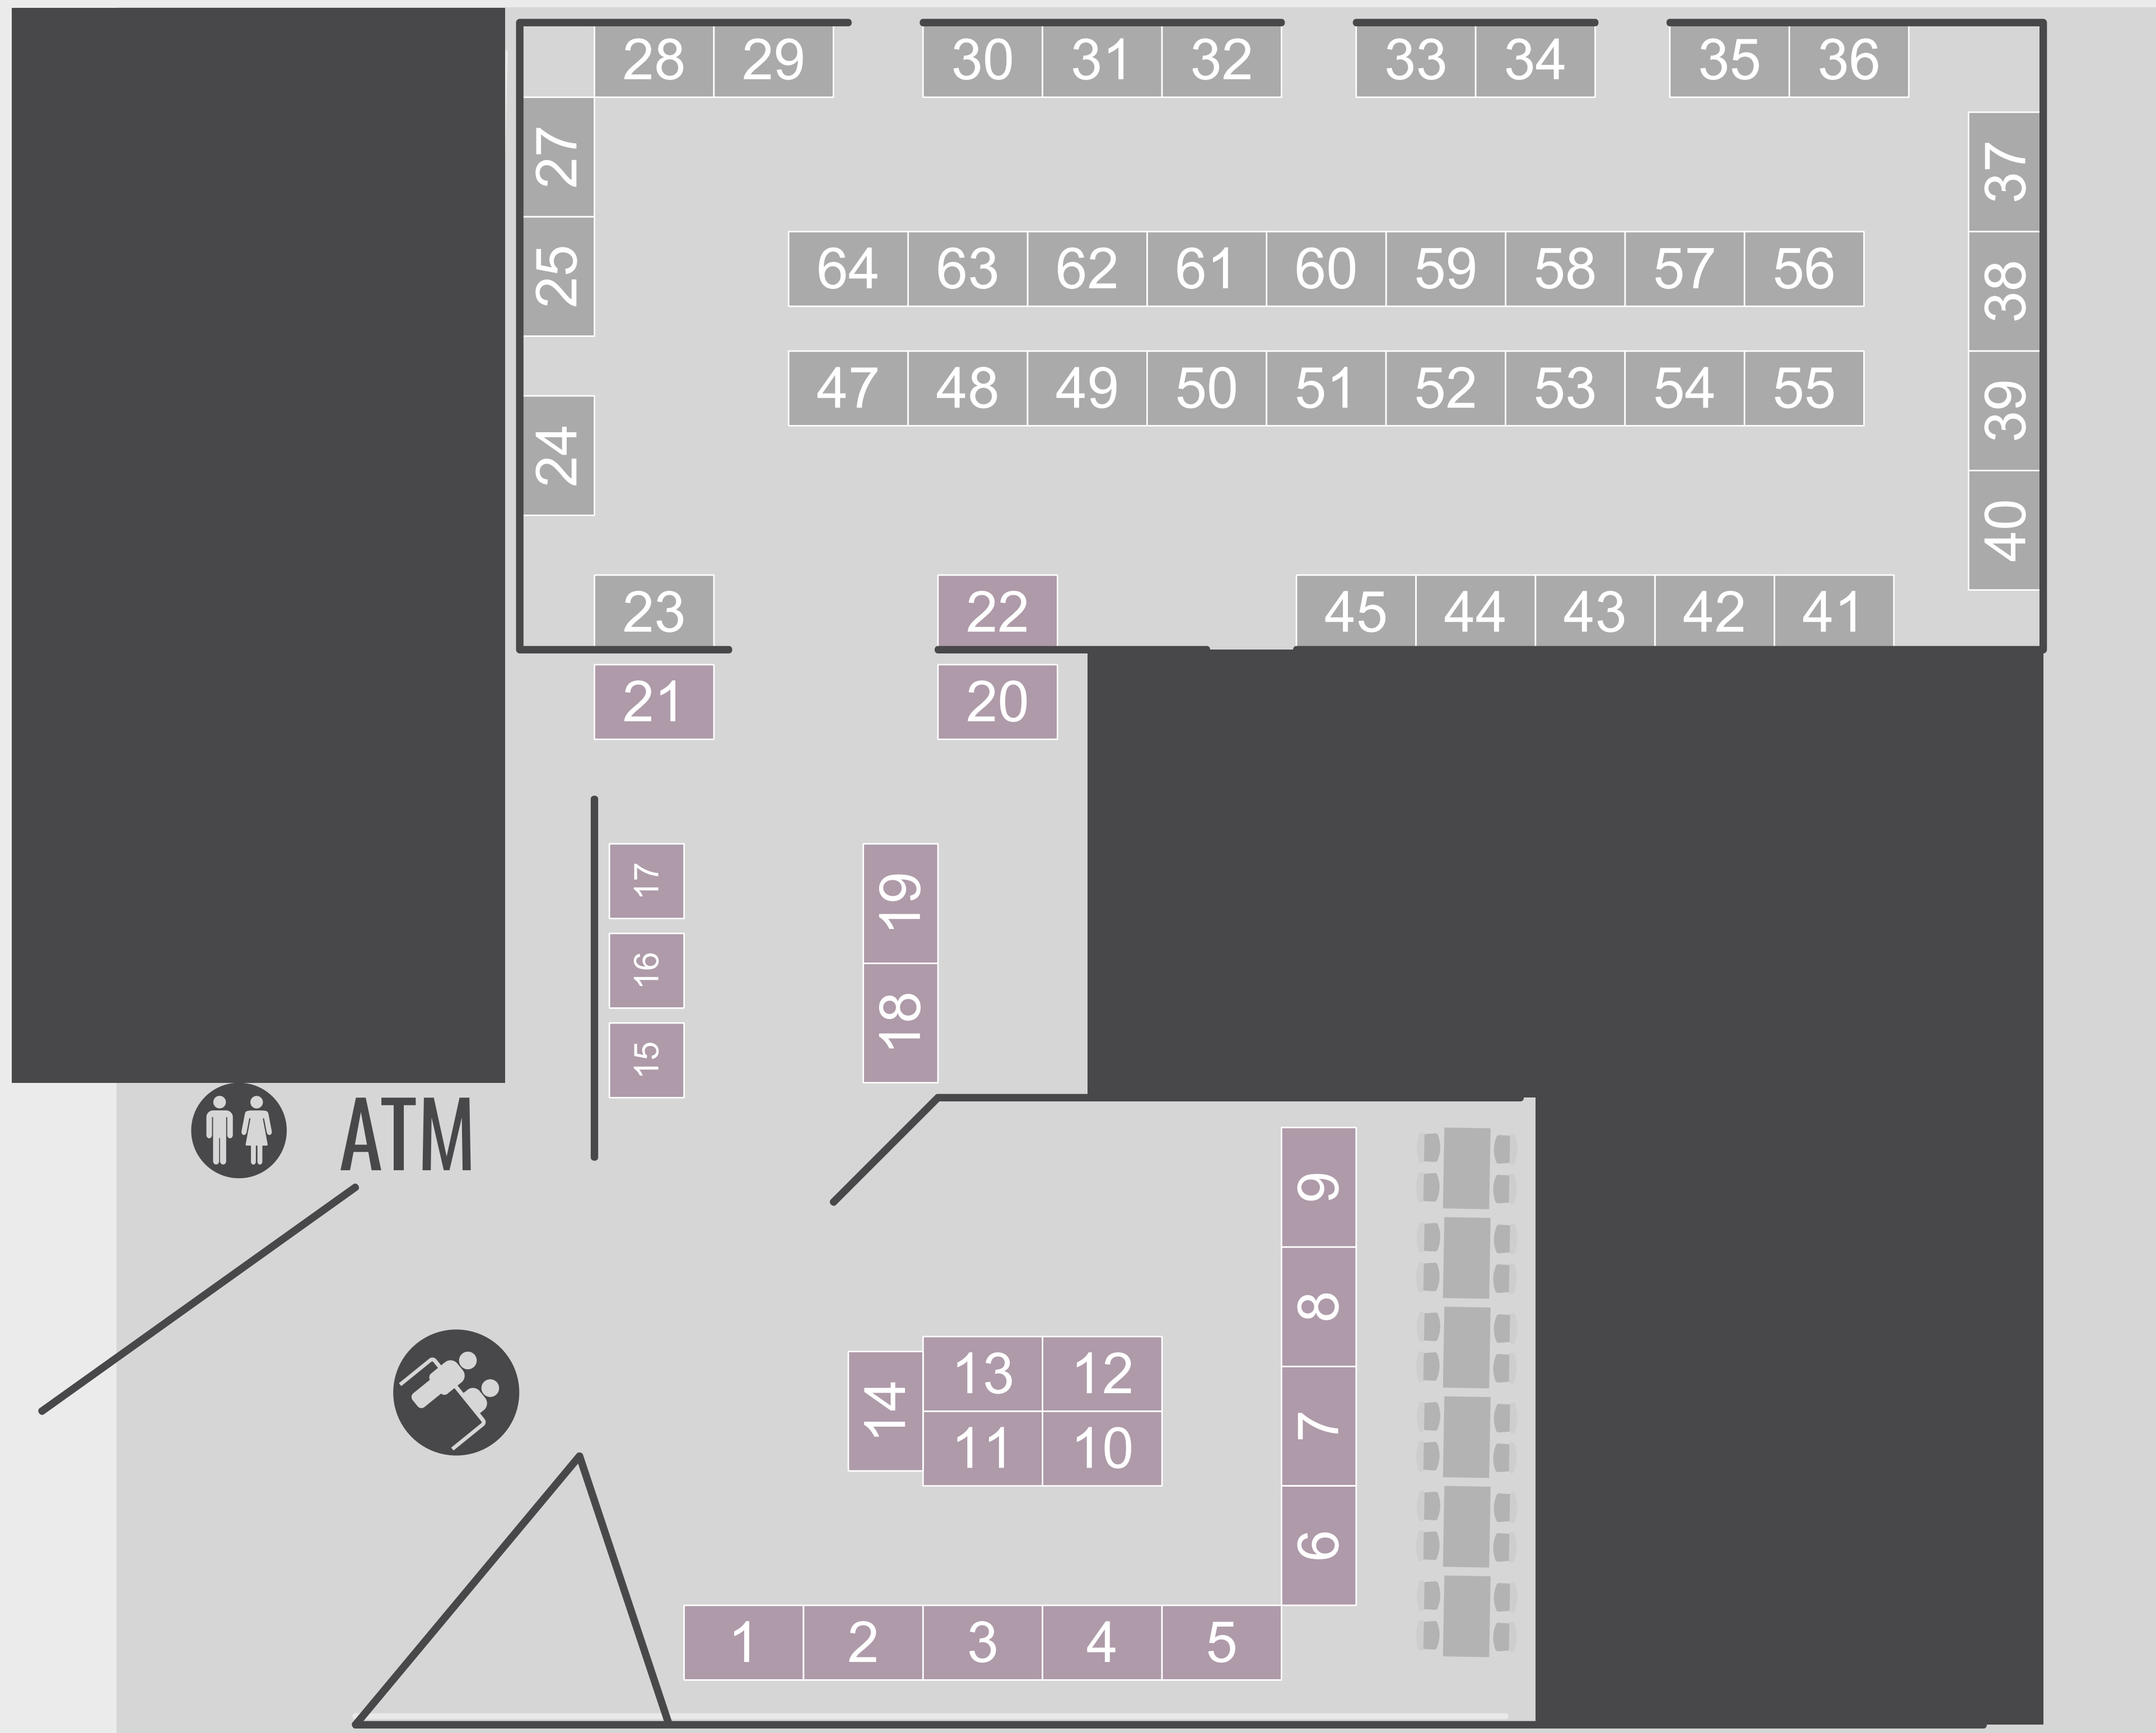

Floor Plan: Ron Joyce Centre

PREM

REG

table table rented