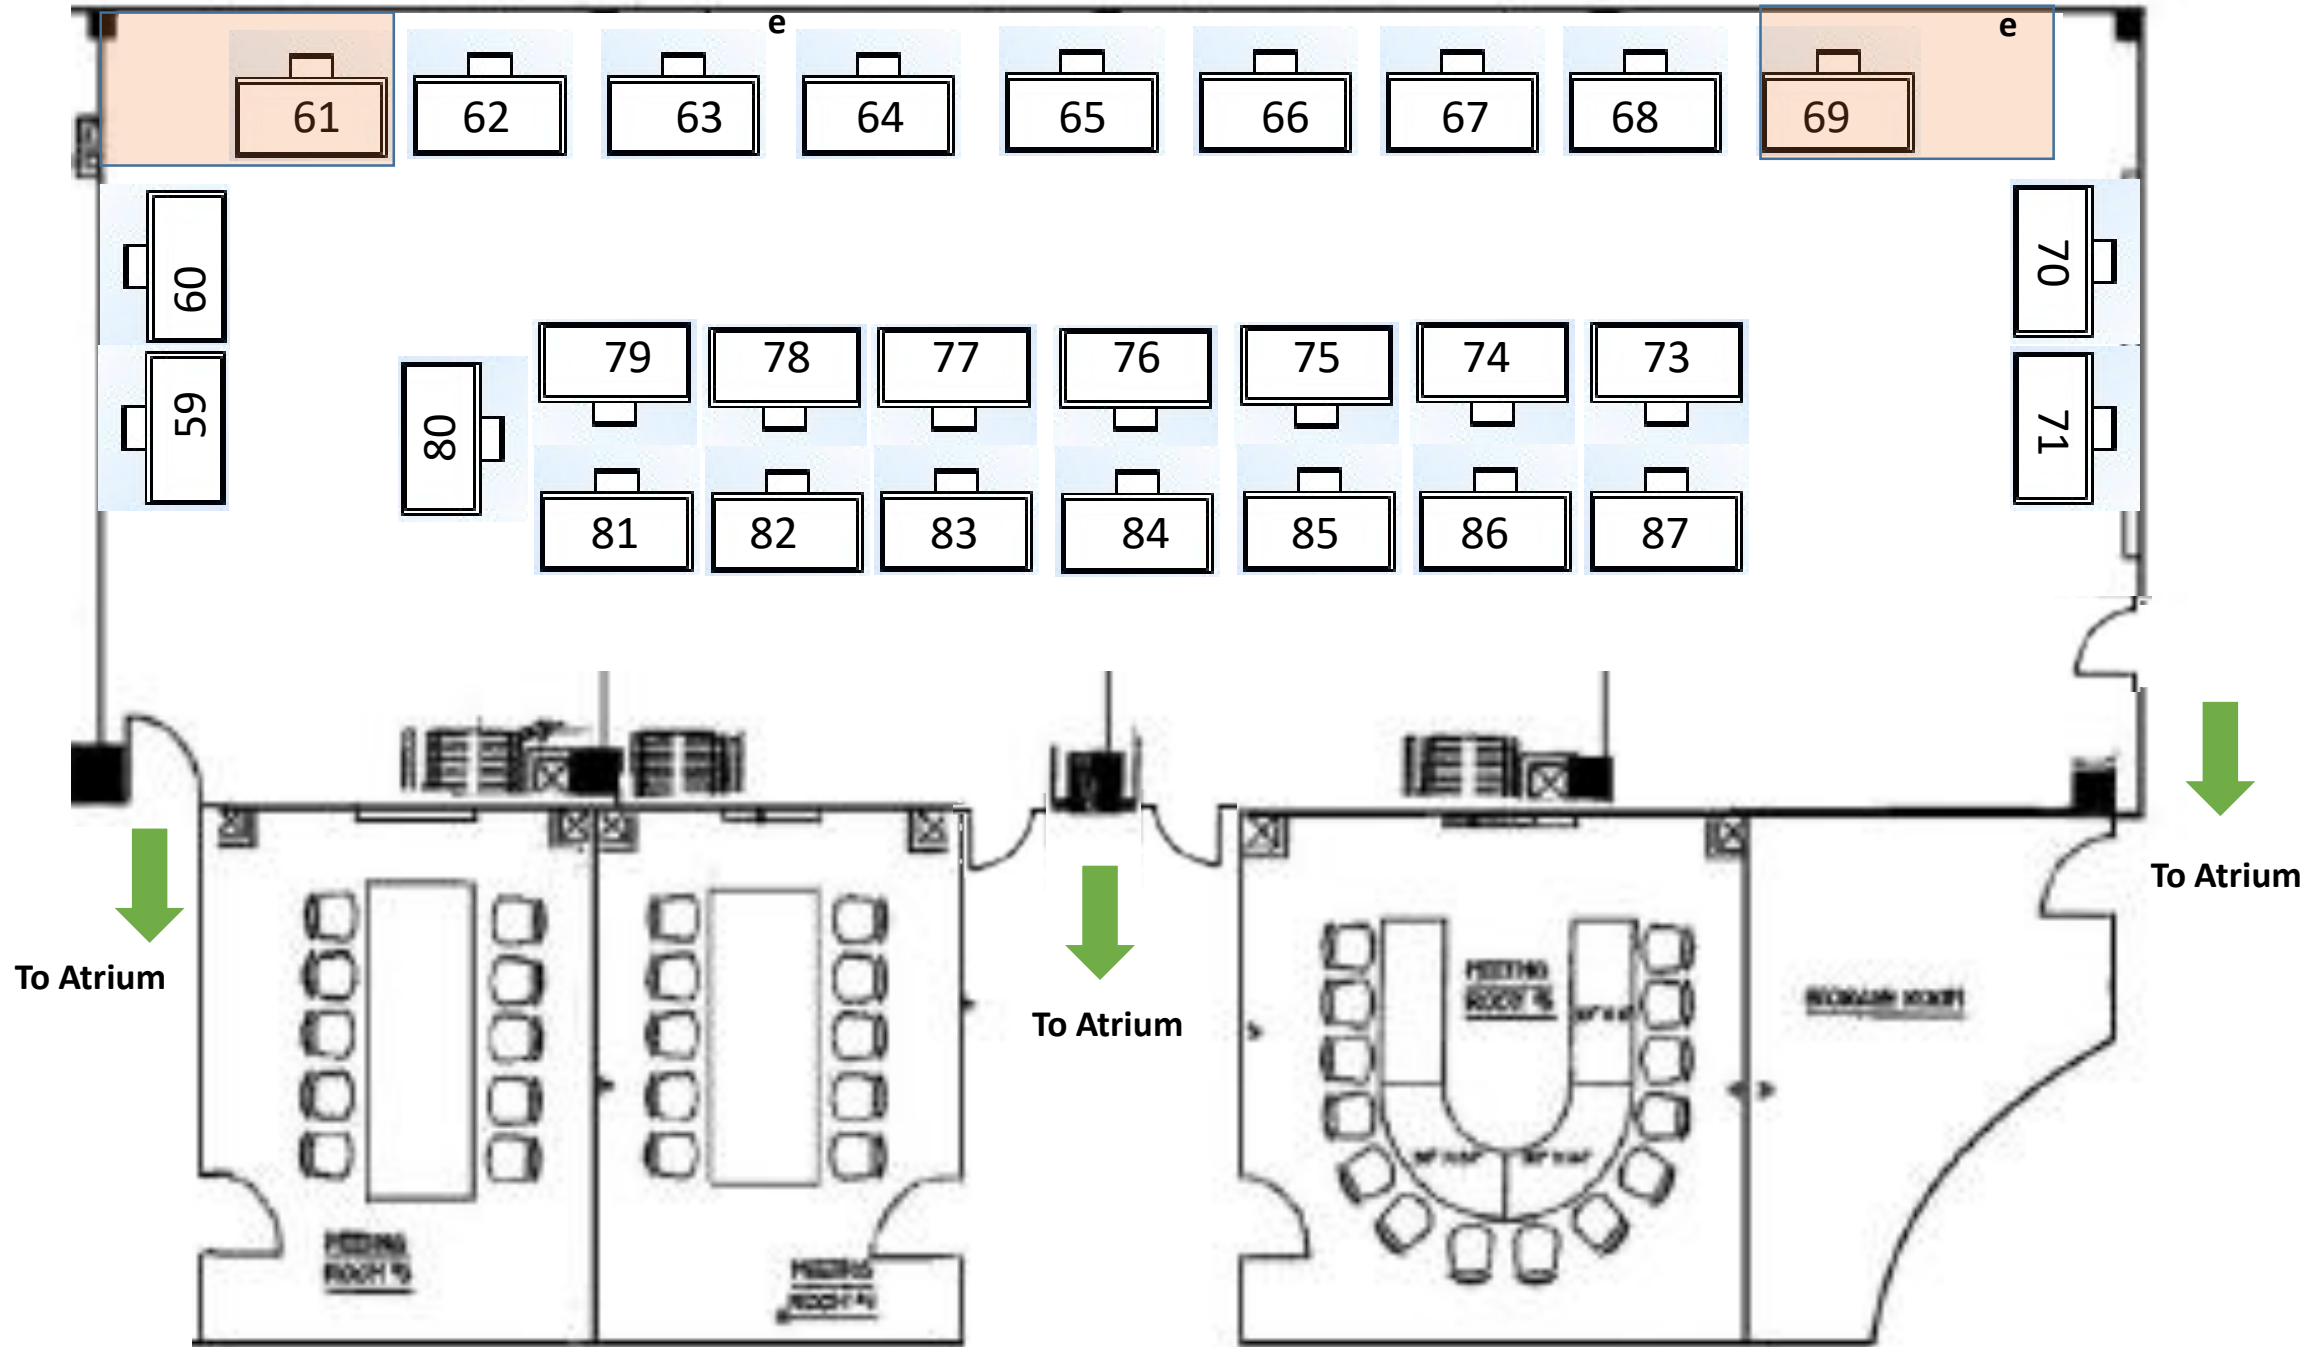

North
Parking
Lot

HALLWAY – EMERGENCY EXIT – THIS AREA MUST STAY CLEAR

HALLWAY – EMERGENCY EXIT – THIS AREA MUST STAY CLEAR

Public
Entrance

TICKETS

DJ

37

Santa
Photo

HALLWAY – EMERGENCY EXIT – THIS AREA MUST STAY CLEAR

HALLWAY – EMERGENCY EXIT – THIS AREA MUST STAY CLEAR

e

South Doors

Vending
area

Floor Plan: Atrium

Floor Plan: Conference Room